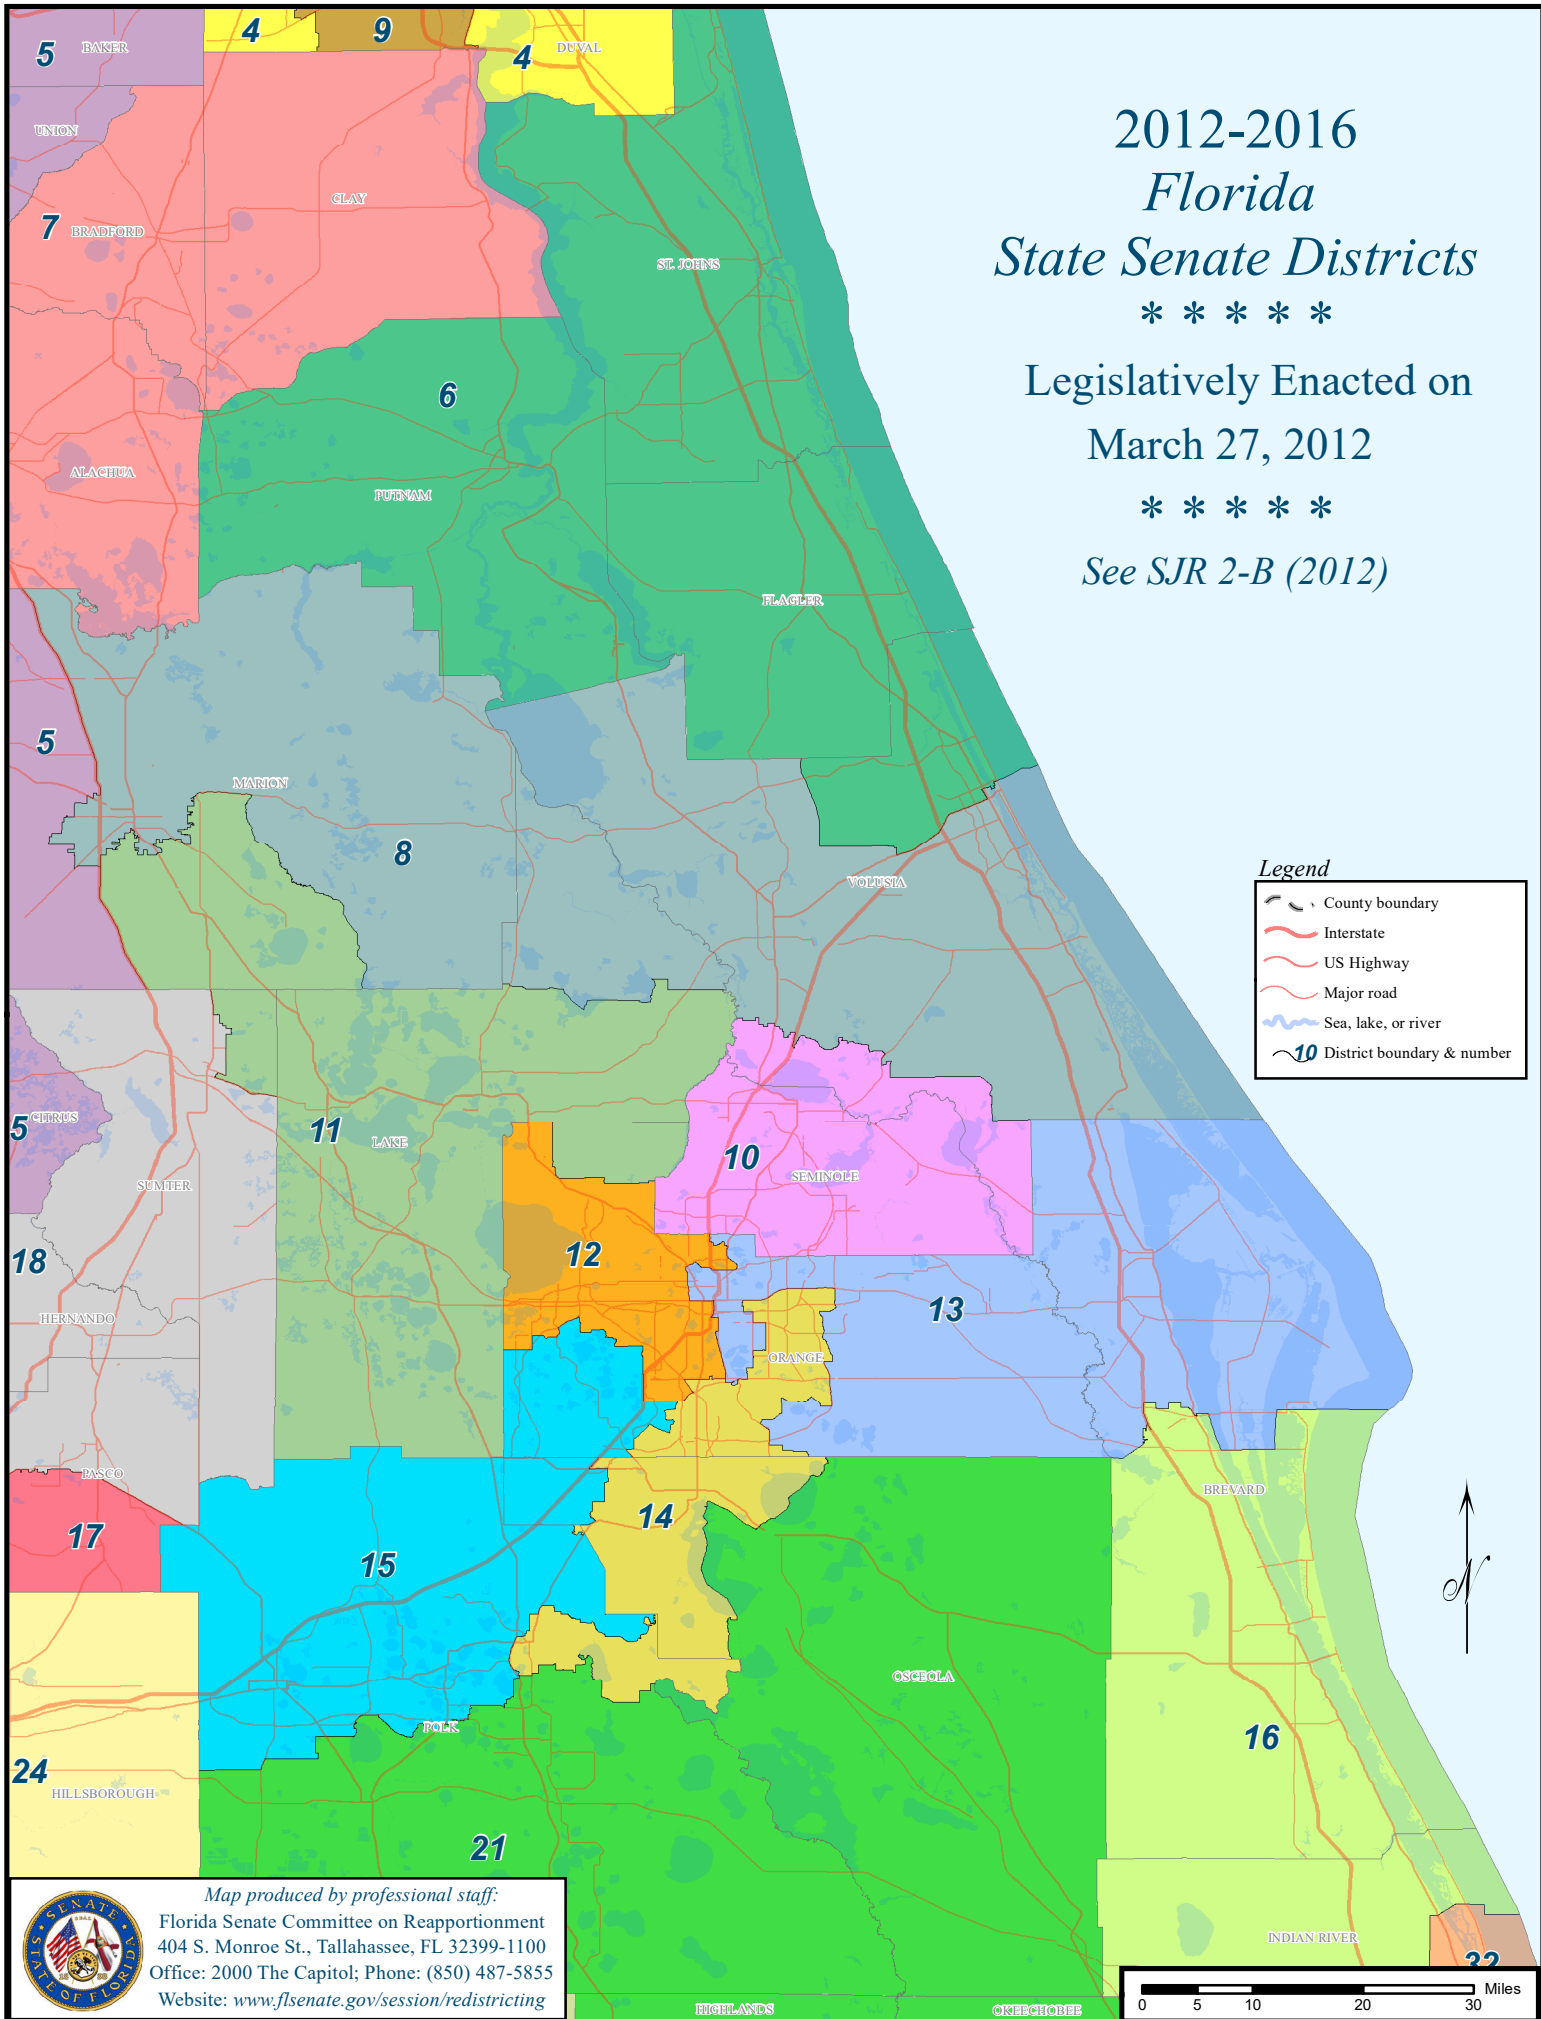

# 2012-2016 Florida State Senate Districts

\*\*\*\*\*

Legislatively Enacted on  
March 27, 2012

\*\*\*\*\*

See SJR 2-B (2012)

**Legend**

- County boundary
- Interstate
- US Highway
- Major road
- Sea, lake, or river
- District boundary & number

Map produced by professional staff:  
 Florida Senate Committee on Reapportionment  
 404 S. Monroe St., Tallahassee, FL 32399-1100  
 Office: 2000 The Capitol; Phone: (850) 487-5855  
 Website: [www.flsenate.gov/session/redistricting](http://www.flsenate.gov/session/redistricting)